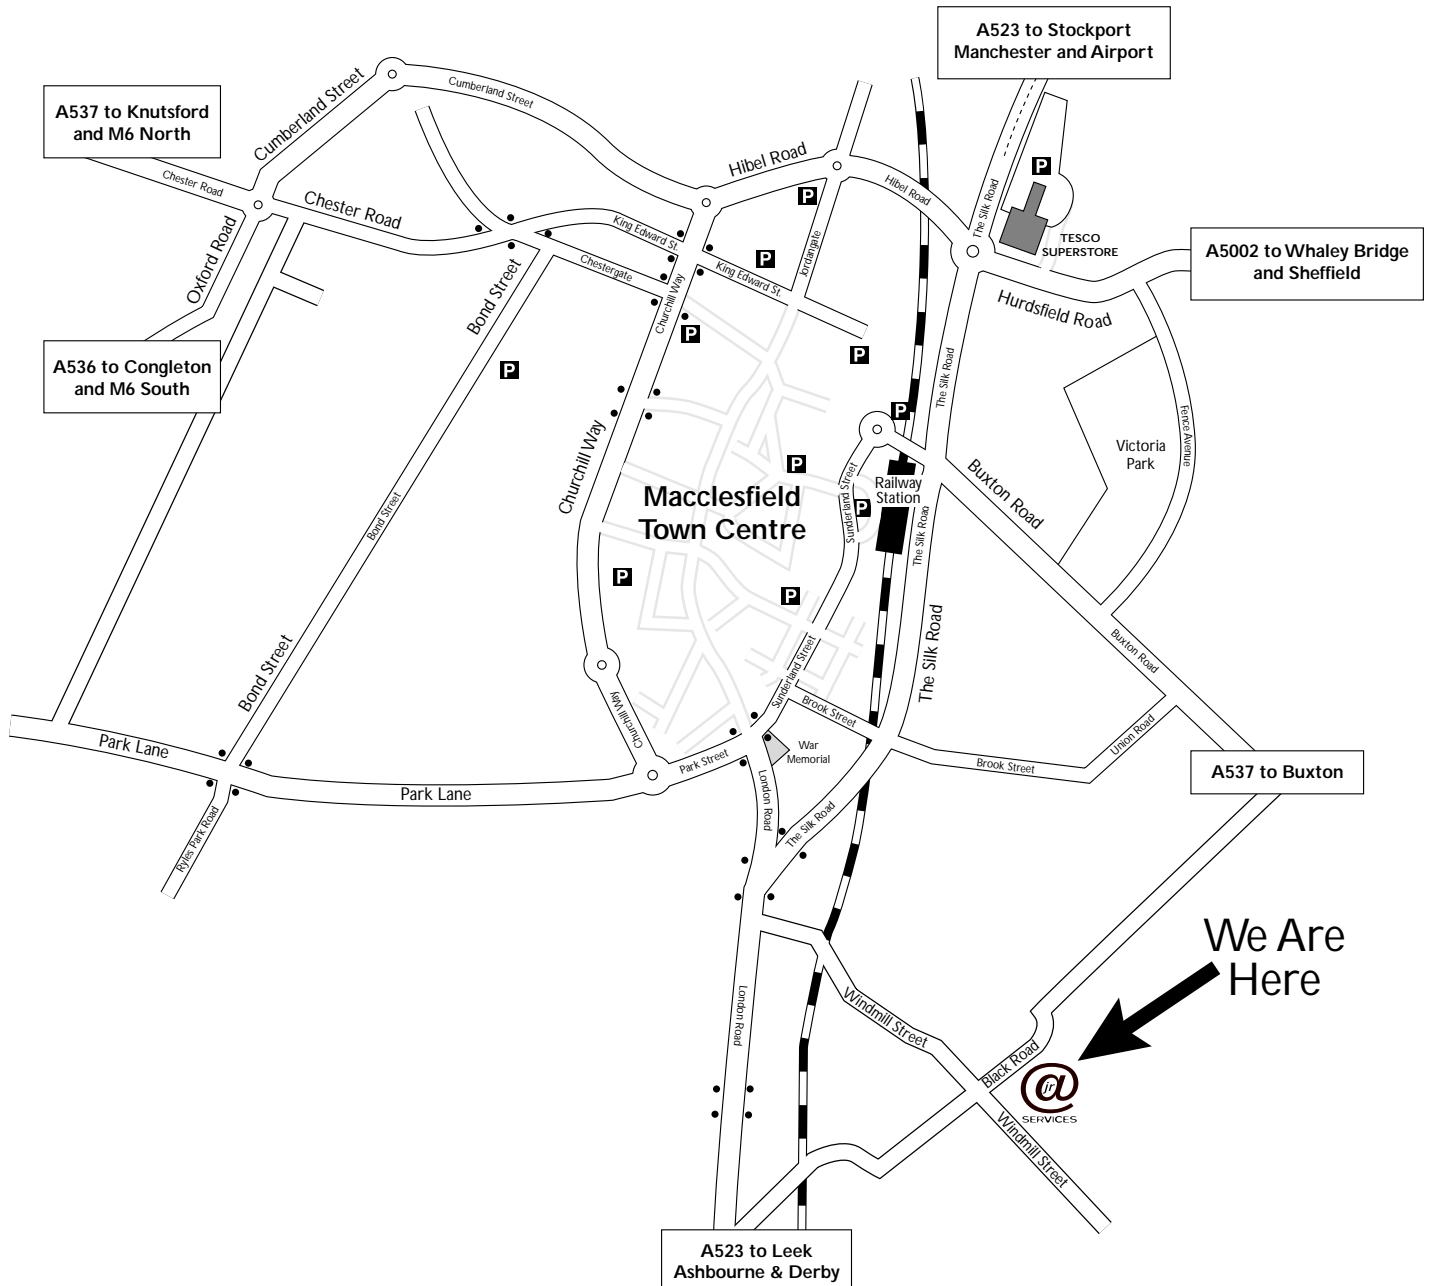

DIRECTIONS

AJR Services
Corner House, 114 Windmill Street
Macclesfield, Cheshire, SK11 7LB

Tel: 01625 615090 Fax: 01625 615098

Directions to AJR Services Offices

FROM THE NORTH

Leave the M6 at Junction 19 and follow the signs to Knutsford. At Knutsford, take the A537 to Macclesfield. Upon entering Macclesfield follow the signs for the A523 to Stockport, turning right onto the dual carriageway at the roundabout outside Tesco. Proceed through three sets of traffic lights. At the last set of traffic lights, take the first left into Windmill Street and proceed up the hill and past the local play area. AJR Services are located on the left hand side just after the junction of Black Road.

FROM THE EAST

Take the A619 from Chesterfield or the A621 from Sheffield to Baslow. Follow the A619 to Bakewell, then the A6 to Buxton and take the A537 to Macclesfield. At Macclesfield turn left at the first set of traffic lights. Proceed through two sets of traffic lights. At the last set of traffic lights, take the first left into Windmill Street and proceed up the hill and past the local play area. AJR Services are located on the left hand side just after the junction of Black Road.

FROM THE SOUTH (VIA M6)

Leave the M6 at Junction 17. Take the A534 to Congleton and then follow the A536 to Macclesfield. Follow the signs to Stockport, turning right at the roundabout outside Tesco. Proceed through three sets of traffic lights. At the last set of traffic lights, take the first left into Windmill Street and proceed up the hill and past the local play area. AJR Services are located on the left hand side just after the junction of Black Road.

FROM THE WEST

Leave M56 at Junction 9 and take the M6 South. Follow directions given above for "From the North".